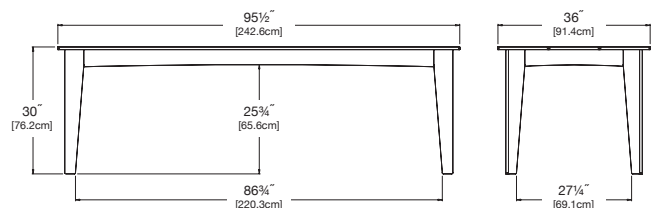

seats 12

shipping dimensions: Pallet