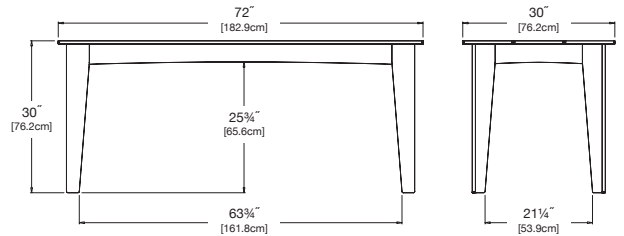

seats 8

shipping dimensions: Pallet

table 82