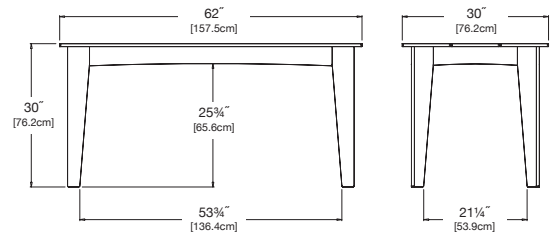

### table 62

**SKU:** AL-T62-(color code)

**dimensions:**  
width: 62" (157.5cm)  
depth: 30" (76.2cm)  
height: 30" (76.2cm)

**weight:**  
73 lbs (33.1kg)

**use with:**  
alfresco bench 47

**584**  
reclaimed  
milk jugs

### seats 6

**shipping dimensions:** 13" × 6" × 63"  
**shipping weight:** 92 lbs (41.7kg)

### table 72

**SKU:** AL-T72-(color code)

**dimensions:**  
width: 72" (182.9cm)  
depth: 30" (76.2cm)  
height: 30" (76.2cm)

**weight:**  
85 lbs (38.6kg)

**use with:**  
alfresco bench 58

**680**  
reclaimed  
milk jugs

### table 95

**SKU:** AL-T95-(color code)

**dimensions:**  
width: 95" (241.3cm)  
depth: 36" (91.4cm)  
height: 30" (76.2cm)

**use with:**  
alfresco bench 81