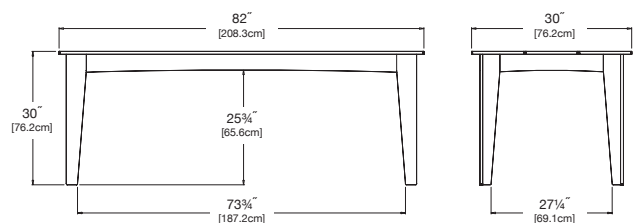

seats 10

shipping dimensions: Pallet