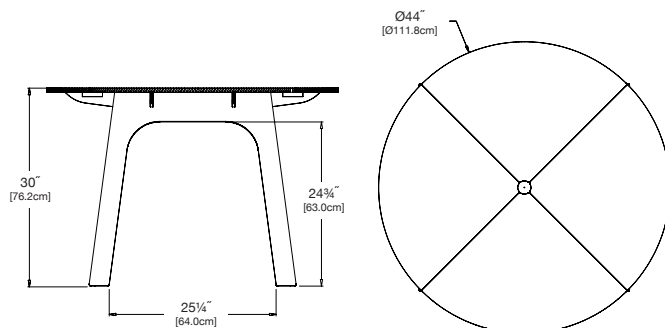

## square table 30

seats 4 = 1 per side

**SKU:** AL-ST30-(color code)

**dimensions:**

width: 30" (76.2cm)  
depth: 30" (76.2cm)  
height: 30" (76.2cm)

**weight:**

47 lbs (21.3kg)

**376**  
reclaimed  
milk jugs

## square table 36

seats 4 = 1 per side

**SKU:** AL-ST36-(color code)

**dimensions:**

width: 36" (91.4cm)  
depth: 36" (91.4cm)  
height: 30" (76.2cm)

**weight:**

59 lbs (26.8kg)

**472**  
reclaimed  
milk jugs

## round table 44

seats 4

**SKU:** AL-RT44-(color code)

**dimensions:**

width: 44" (111.8cm)  
depth: 44" (111.8cm)  
height: 30" (76.2cm)

**weight:**

57 lbs (25.9kg)

**456**  
reclaimed  
milk jugs

**use with:**

alfresco bench 22  
or dining chairs

**shipping dimensions:** 48" x 6" x 46"  
**shipping weight:** 77 lbs (34.9kg)