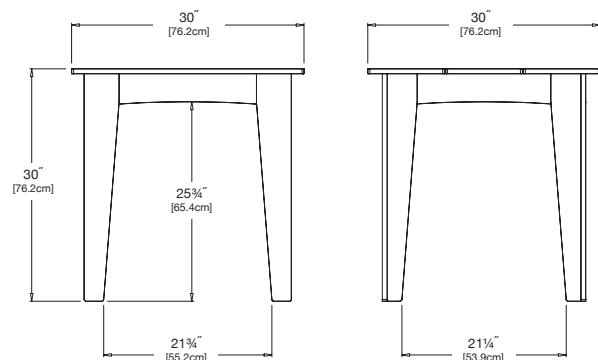

## square table 30

seats 4 = 1 per side

**SKU:** AL-ST30-(color code)

**dimensions:**

width: 30" (76.2cm)  
depth: 30" (76.2cm)  
height: 30" (76.2cm)

**weight:**

47 lbs (21.3kg)

**376**  
reclaimed  
milk jugs

**use with:**

alfresco bench 22  
or dining chairs

**shipping dimensions:** 36" x 12" x 6"  
**shipping weight:** 51 lbs (23.1kg)

## square table 36

seats 4 = 1 per side

**SKU:** AL-ST36-(color code)

**dimensions:**

width: 36" (91.4cm)  
depth: 36" (91.4cm)  
height: 30" (76.2cm)

**weight:**

59 lbs (26.8kg)

**472**  
reclaimed  
milk jugs

## round table 44

seats 4

**SKU:** AL-RT44-(color code)

**dimensions:**

width: 44" (111.8cm)  
depth: 44" (111.8cm)  
height: 30" (76.2cm)

**weight:**

57 lbs (25.9kg)

**456**  
reclaimed  
milk jugs