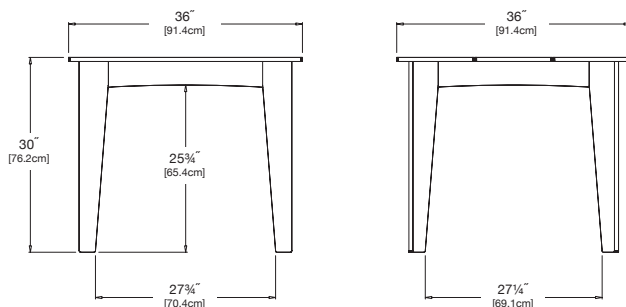

## square table 30

seats 4 = 1 per side

**SKU:** AL-ST30-(color code)

**dimensions:**

width: 30" (76.2cm)  
depth: 30" (76.2cm)  
height: 30" (76.2cm)

**weight:**

47 lbs (21.3kg)

**376**  
reclaimed  
milk jugs

## square table 36

seats 4 = 1 per side

**SKU:** AL-ST36-(color code)

**dimensions:**

width: 36" (91.4cm)  
depth: 36" (91.4cm)  
height: 30" (76.2cm)

**weight:**

59 lbs (26.8kg)

**472**  
reclaimed  
milk jugs

**use with:**

alfresco bench 22  
or dining chairs

**shipping dimensions:** 36" x 12" x 6"  
**shipping weight:** 63 lbs (26.8kg)

## round table 44

seats 4

**SKU:** AL-RT44-(color code)

**dimensions:**

width: 44" (111.8cm)  
depth: 44" (111.8cm)  
height: 30" (76.2cm)

**weight:**

57 lbs (25.9kg)

**456**  
reclaimed  
milk jugs