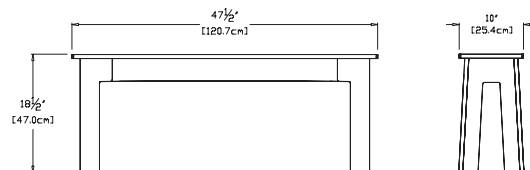

sunset: color code OR

bench 18

seats 1

SKU: FA-B18-(color code)

dimensions:

width: 18" (45.7cm)
depth: 10" (25.4cm)
height: 18.5" (47.0cm)

weight:

12 lbs (5.4kg)

use with:

fresh air
tables

96
reclaimed
milk jugs

shipping dimensions: 20" x 20" x 4"
shipping weight: 14 lbs (6.4kg)

bench 48

seats 2

SKU: FA-B48-(color code)

dimensions:

width: 47.5" (120.7cm)
depth: 10" (25.4cm)
height: 18.5" (47.0cm)

weight:

32 lbs (14.6kg)

use with:

fresh air
table 65

256
reclaimed
milk jugs

shipping dimensions: 48" x 12" x 6"
shipping weight: 38 lbs (17.2kg)

bench 65

seats 3

SKU: FA-B65-(color code)

dimensions:

width: 65" (165.1cm)
depth: 10" (25.4cm)
height: 18.5" (47.0cm)

weight:

41 lbs (18.6kg)

use with: