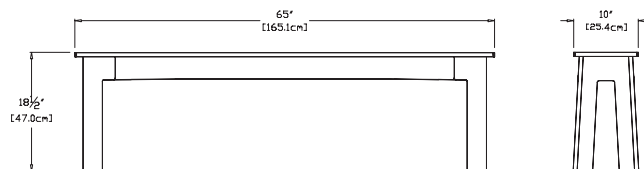

sunset: color code OR

bench 18

seats 1

SKU: FA-B18-(color code)

dimensions:

width: 18" (45.7cm)
depth: 10" (25.4cm)
height: 18.5" (47.0cm)

weight:

12 lbs (5.4kg)

width: 47.5" (120.7cm)
depth: 10" (25.4cm)
height: 18.5" (47.0cm)

weight:

32 lbs (14.6kg)

use with:

fresh air
table 65

256
reclaimed
milk jugs

shipping dimensions: 48" x 12" x 6"
shipping weight: 38 lbs (17.2kg)

bench 65

seats 3

SKU: FA-B65-(color code)

dimensions:

width: 65" (165.1cm)
depth: 10" (25.4cm)
height: 18.5" (47.0cm)

weight:

41 lbs (18.6kg)

use with:

fresh air
table 78

328
reclaimed
milk jugs

shipping dimensions: 66" x 6" x 12"
shipping weight: 50 lbs (22.7kg)