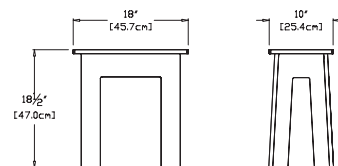

sunset: color code OR

bench 18

seats 1

SKU: FA-B18-(color code)

dimensions:

width: 18" (45.7cm)
depth: 10" (25.4cm)
height: 18.5" (47.0cm)

weight:

12 lbs (5.4kg)

use with:

fresh air
tables

96
reclaimed
milk jugs

shipping dimensions: 20" x 20" x 4"
shipping weight: 14 lbs (6.4kg)

bench 48

seats 2

SKU: FA-B48-(color code)

dimensions:

width: 47.5" (120.7cm)
depth: 10" (25.4cm)
height: 18.5" (47.0cm)

weight:

32 lbs (14.6kg)

use with:

fresh air
table 65

256
reclaimed
milk jugs

shipping dimensions: 48" x 12" x 6"
shipping weight: 38 lbs (17.2kg)

bench 65

seats 3

SKU: FA-B65-(color code)

dimensions:

width: 65" (165.1cm)
depth: 10" (25.4cm)
height: 18.5" (47.0cm)

weight:

41 lbs (18.6kg)

use with: