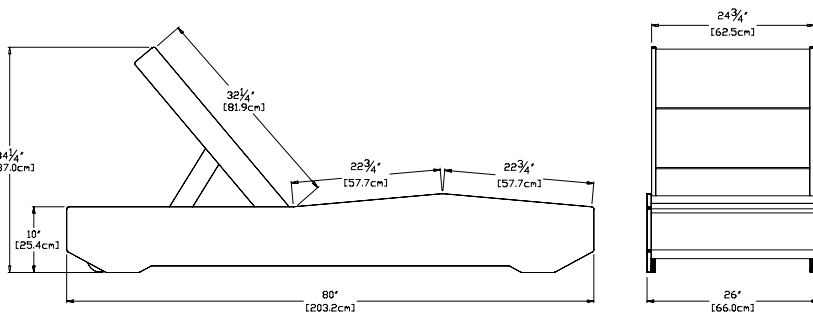

collection: lounge
material: 100% recycled HDPE
dimensions: width: 26" (66.0cm)
depth: 80" (203.2cm)
height: 34.25" (87.0cm)
weight: 86.5 lbs (39.2kg)

692
reclaimed
milk jugs

shipping dimensions: 12" x 6" x 63"
30" x 20" x 6"
shipping weight: 100 lbs (45.4kg)

flat pack shipped
some assembly required